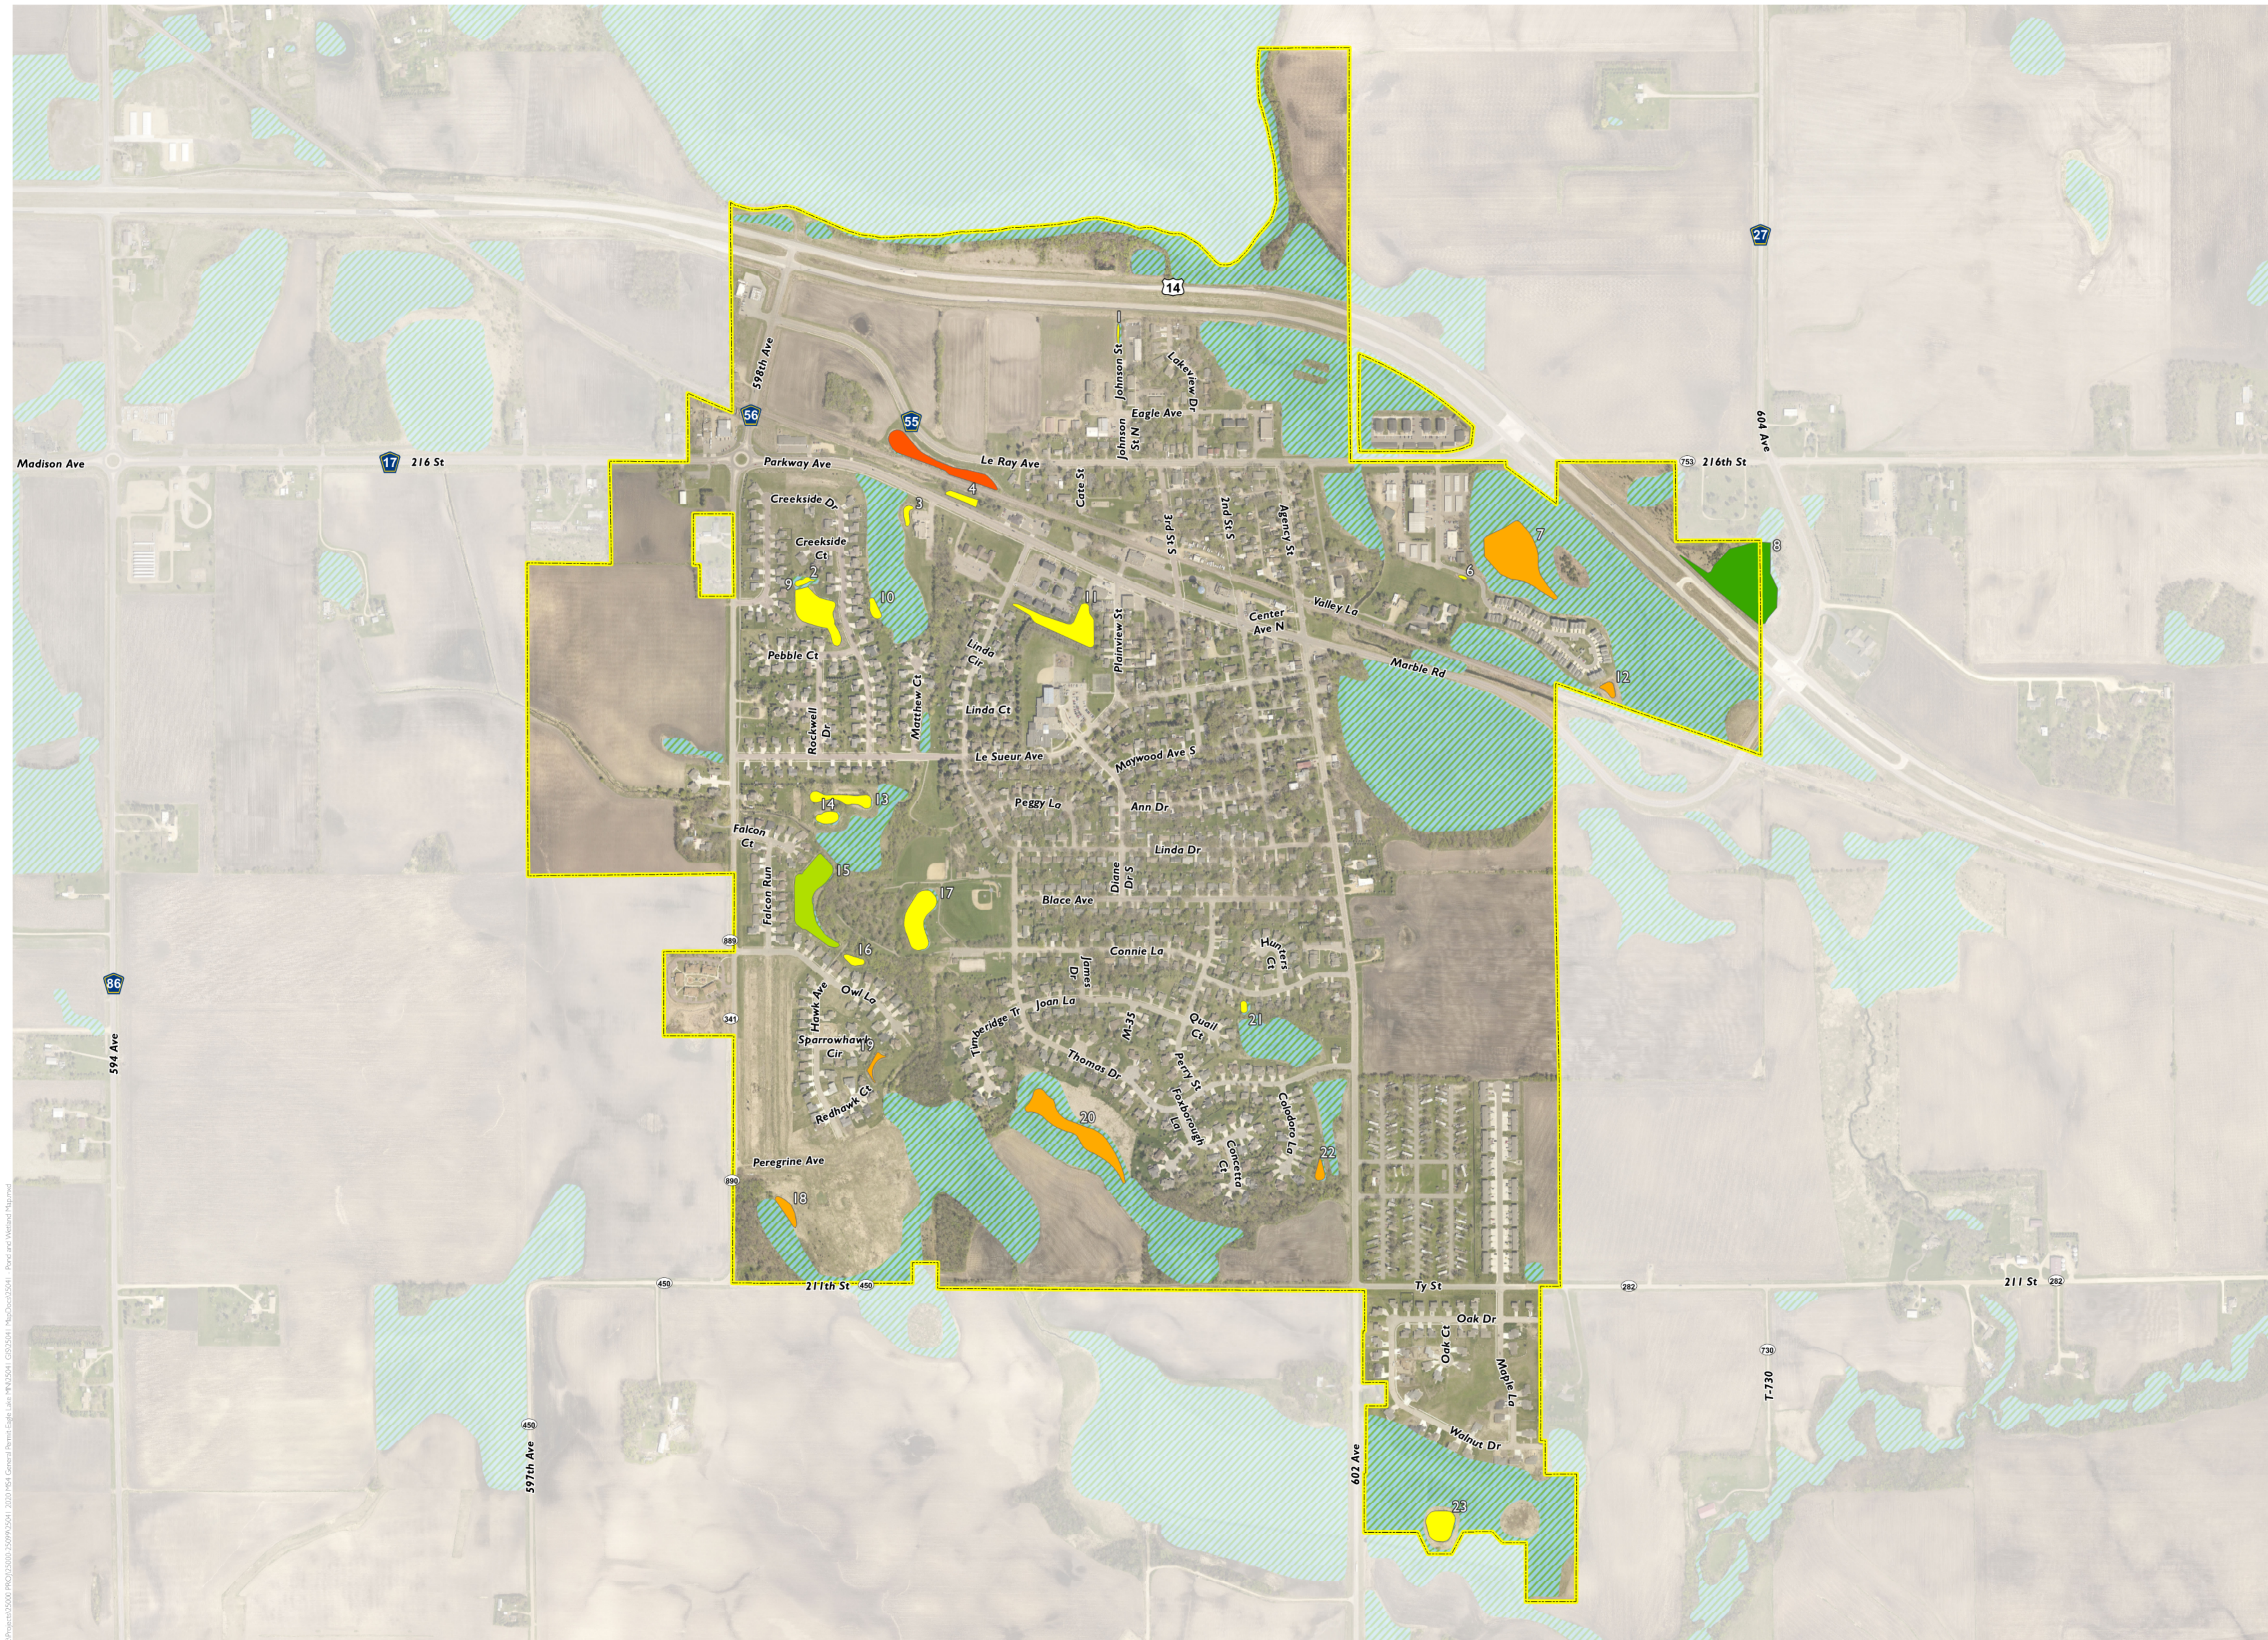

Eagle Lake -
City Ponds
and Wetlands
Eagle Lake,
Blue Earth County, Minnesota
Thursday, March 11, 2021

Legend

- City Limits
- National Wetland Inventory (Wetlands)
- Storm Water Detention Ponds
  - City Owned
  - City/Private Owned
  - County Owned
  - State Owned
  - Privately Owned

Source(s):

Orthophoto (BE County, 2019)
Municipalities (MnGeo/MN DOT, 6/23/2017)
Wetlands (NWI, 2014)
Roads (MN DOT)

1 inch = 500 feet